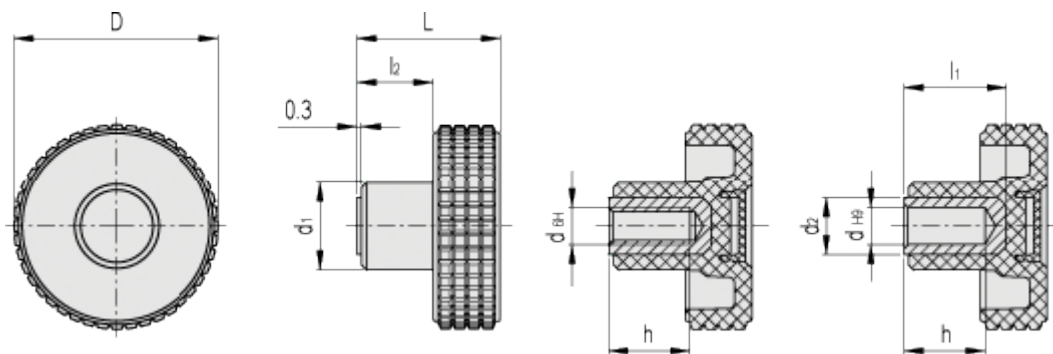

# Data Sheet

Article number: 23020344214

Description: E+G Fingergreb MBT.50-B-M8-C4, yellow centre cap

## Measures

D	= 50	l2	= 16
d1	= 20		
d2	= -		
dH6	= M8		
dH9	= -		
h	= 20		
L	= 33		
l1	= -		